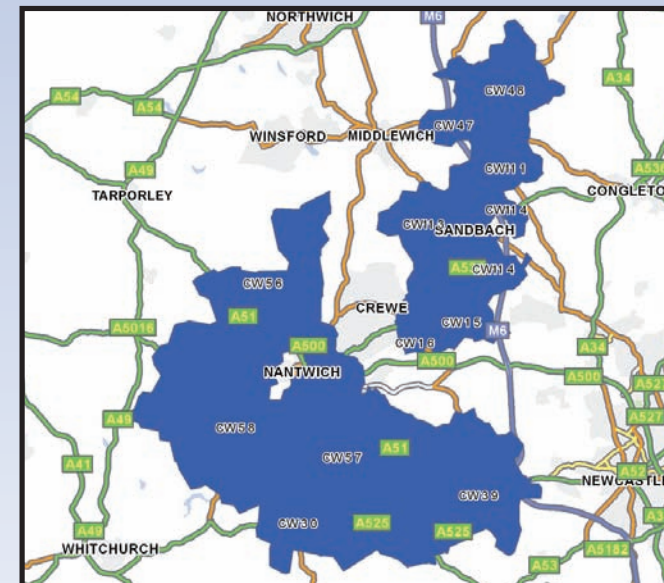

The Chronicle Xtra South Cheshire is an exciting new title that now incorporates the South Cheshire Buysell providing our readers with the most up to date community news, sport updates and reports as well as great new advertising platforms. In addition, our door-to-door distribution area has been carefully reviewed to complement the strengths of the paid-for Crewe Chronicle Series and deliver even better coverage of the South Cheshire area. 22,680 copies are delivered every week directly to households across the Crewe, Sandbach, Nantwich and Holmes Chapel areas.

Average Issue

Readership:

**34,474**

Day of Publication:

Friday

Chronicle Xtra South Cheshire area profile:

Gender

Age

Social Grade

- |        |  |        |                                     |
|--------|--|--------|-------------------------------------|
| CW11 3 | Sandbach (Incl Ettiley Heath, Elworth, Moston) | CW 3 9 | Madeley, Betley, Woore              |
| CW11 4 | Sandbach (Incl Winterley, Malkins Bank)        | CW 4 7 | Holmes Chapel, Sproston             |
| CW 1 5 | Haslington, Oakhanger                          | CW 4 8 | Goostrey, Cranage                   |
| CW 1 6 | Ludlow Avenue, Crewe                           | CW 5 6 | Nantwich (Incl Willaston)           |
| CW 3 0 | Audlem, Hankelow, Buerton                      | CW 5 7 | Nantwich (Incl Wybunbury, Stapeley) |
|        |  | CW 5 8 | Wrenbury, Aston, Acton, Burland     |
|        |  | CW11 1 | Sandbach (Incl Brereton, Bradwall)  |