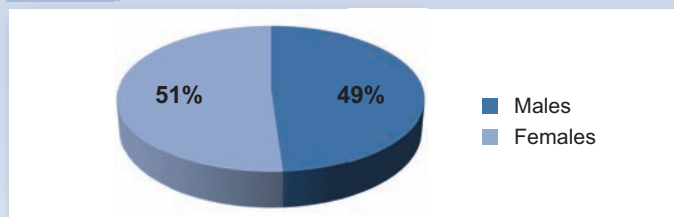

Average Issue

Readership:

**34,474**

Day of Publication:

Friday

Chronicle Xtra South Cheshire area profile:

Gender

Age