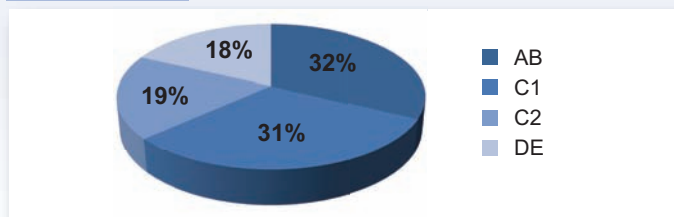

Social Grade

CW11 3	Sandbach (Incl Ettiley Heath, Elworth, Moston)	CW 3 9	Madeley, Betley, Woore
CW11 4	Sandbach (Incl Winterley, Malkins Bank)	CW 4 7	Holmes Chapel, Sproston
CW 1 5	Haslington, Oakhanger	CW 4 8	Goostrey, Cranage
CW 1 6	Ludlow Avenue, Crewe	CW 5 6	Nantwich (Incl Willaston)
CW 3 0	Audlem, Hankelow, Buerton	CW 5 7	Nantwich (Incl Wybunbury, Stapeley)
		CW 5 8	Wrenbury, Aston, Acton, Burland
		CW11 1	Sandbach (Incl Brereton, Bradwall)

For detailed technical specifications please call **0151 330 4959**

Call **01244 340 151** to discuss how our effective advertising solutions could work for your business.

Source: Based on publishers statement and JICREG average 1.52 readers for a free weekly title.