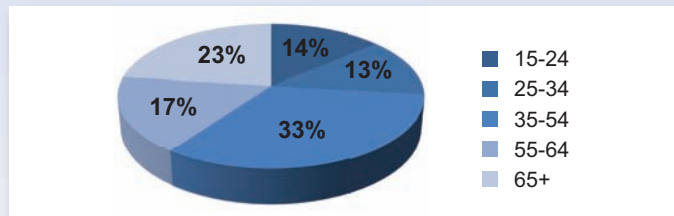

Average Issue

Readership:

**34,474**

Day of Publication:

Friday

Chronicle Xtra South Cheshire area profile:

Gender

Age