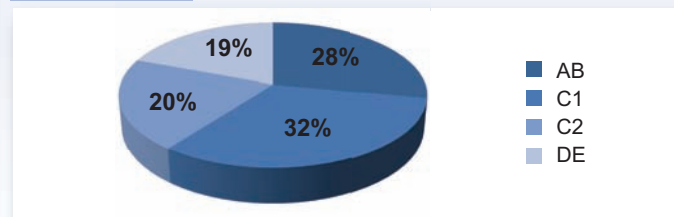

Social Grade

CH 1 1 Foregate Street, Chester	CH 3 6 Huntington, Farndon, Christleton
CH 1 2 Northgate Street, Chester	CH 3 7 Waverton, Guilden Sutton
CH 1 3 Boughton, Chester	CH 3 8 Tarvin, Ashton, Mouldsworth
CH 1 4 Abbot's Meads, Chester	CH 3 9 Tattenhall, Broxton, Clutton
CH 1 5 Blacon	CH 4 0 Broughton, Penyffordd
CH 1 6 Saughall, Mollington, Backford	CH 4 7 Chester (Incl Handbridge, Lache)
CH 2 1 Upton	CH 4 8 Chester (Incl Saltney)
CH 2 2 Chester (Incl Newton)	CH 4 9 Higher Kinnerton, Dodleston
CH 2 3 Chester (Incl Hoole)	CH 5 2 Mancot, Garden City
CH 2 4 Elton, Mickle Trafford, Moston	CH 5 3 Hawarden, Ewloe, Dobshell
CH 3 5 Chester (Incl Vicars Cross, Great Boughton)	CW 6 0 Kelsall, Utkinson, Duddon

For detailed technical specifications please call **0151 330 4959**.

Call **01244 340 151** to discuss how our effective advertising solutions could work for your business.

Source: JICREG May 2009, *based on average issue readership (unduplicated)