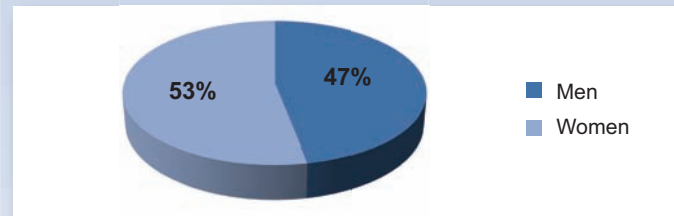

The Chronicle Xtra (formerly Midweek Chronicle) is the **first free local newspaper readers see each week**, delivered direct to their homes every Monday. This title will encourage additional early week trade for our advertisers, as well as providing our readers with the most up to date community news, breaking news and first for weekend sport updates and reports. It also contains fantastic new advertising platforms and opportunities both in paper and online. The Chronicle Xtra combined with the Chester Chronicle reaches a huge unduplicated audience of 137,000 every week.*

Average Issue

Readership:

83,000

Day of Publication:

Monday

The Chronicle Xtra area profile:

Gender

Age