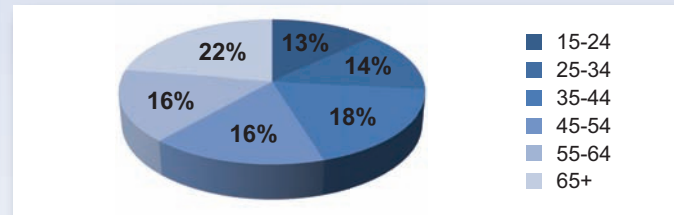

The Chronicle Xtra (formerly Midweek Chronicle) is the **first free local newspaper readers see each week**, delivered direct to their homes every Monday. This title will encourage additional early week trade for our advertisers, as well as providing our readers with the most up to date community news, breaking news and first for weekend sport updates and reports. It also contains fantastic new advertising platforms and opportunities both in paper and online. The Chronicle Xtra combined with the Chester Chronicle reaches a huge unduplicated audience of 137,000 every week.*

Average Issue

Readership:

83,000

Day of Publication:

Monday

The Chronicle Xtra area profile:

Gender

Age