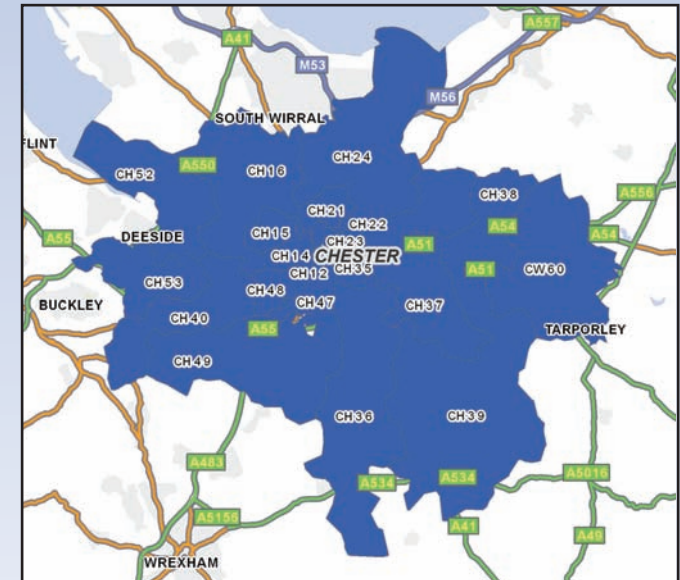

Average Issue

Readership:

83,000

Day of Publication:

Monday

The Chronicle Xtra area profile:

Gender

Age

Social Grade

- | | |
|--|---|
| CH 1 1 Foregate Street, Chester | CH 3 6 Huntington, Farndon, Christleton |
| CH 1 2 Northgate Street, Chester | CH 3 7 Waverton, Guilden Sutton |
| CH 1 3 Boughton, Chester | CH 3 8 Tarvin, Ashton, Mouldsworth |
| CH 1 4 Abbot's Meads, Chester | CH 3 9 Tattenhall, Broxton, Clutton |
| CH 1 5 Blacon | CH 4 0 Broughton, Penyffordd |
| CH 1 6 Saughall, Mollington, Backford | CH 4 7 Chester (Incl Handbridge, Lache) |
| CH 2 1 Upton | CH 4 8 Chester (Incl Saltney) |
| CH 2 2 Chester (Incl Newton) | CH 4 9 Higher Kinnerton, Dodleston |
| CH 2 3 Chester (Incl Hoole) | CH 5 2 Mancot, Garden City |
| CH 2 4 Elton, Mickle Trafford, Moston | CH 5 3 Hawarden, Ewloe, Dobshell |
| CH 3 5 Chester (Incl Vicars Cross, Great Boughton) | CW 6 0 Kelsall, Utkinson, Duddon |